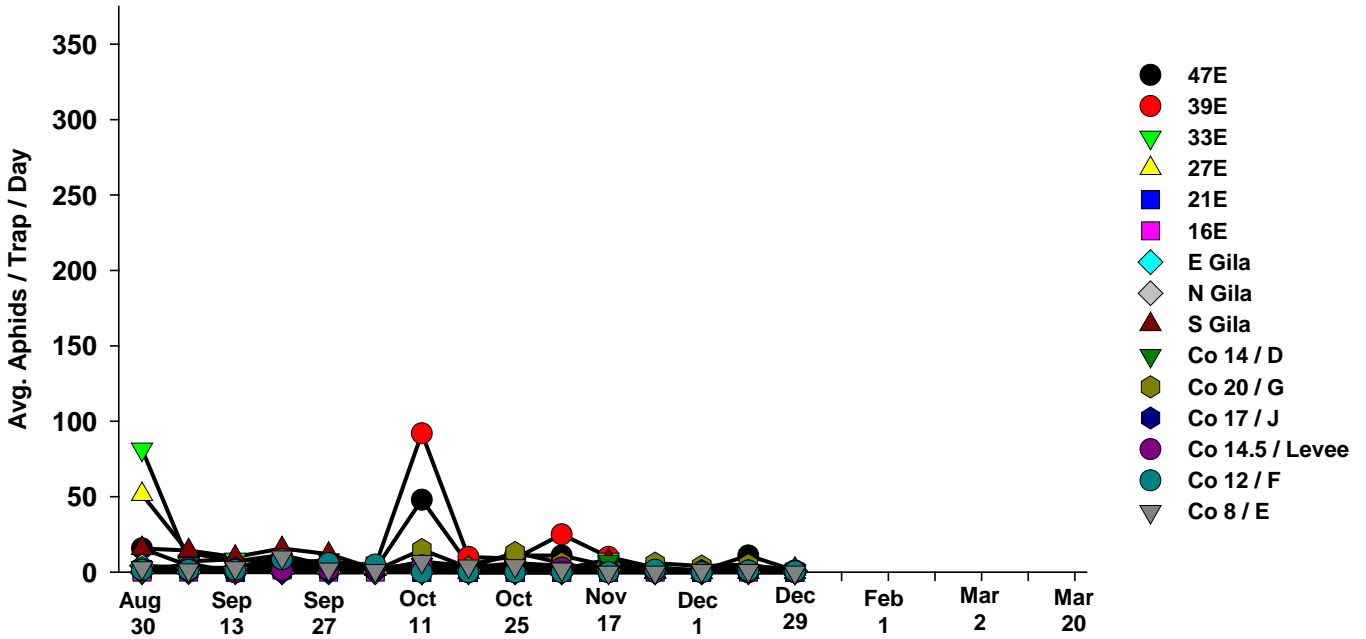

The pests being monitored include: corn earworm, beet armyworm, cabbage looper using pheromone traps; aphids, thrips, leafminers and whiteflies using yellow sticky traps. Traps are checked weekly and data is available in the bi-weekly Veg IPM updates. If a PCA or grower is interested in weekly counts, those can be made available by contacting us. A total of 15 trapping locations have been established in the following areas (approximate location):

Beet armyworm

2014-15

Cabbage Looper

2015-16

Cabbage looper

2014-15

Whiteflies

2015-16

Whiteflies

2014-15

Thrips

2015-16

Thrips

2014-15

Aphids

2015-16

Aphids

2014-15

Leafminers

Leafminers

2014-15