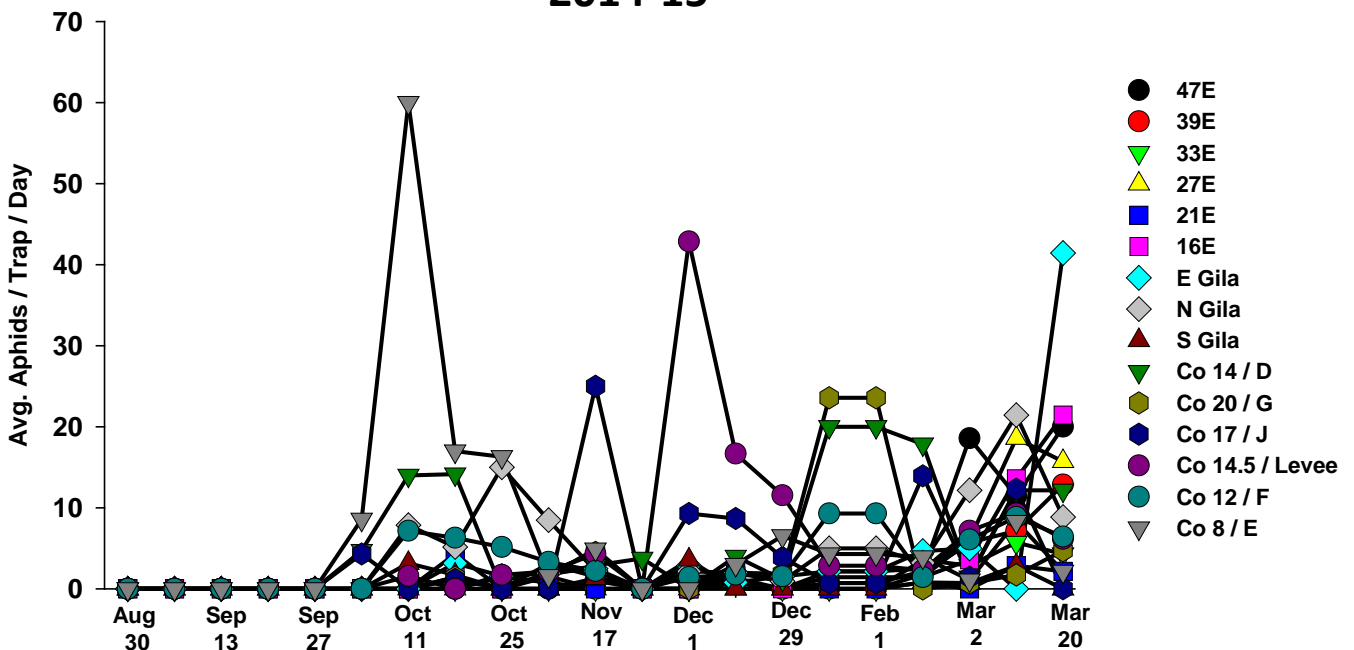

The pests being monitored include: corn earworm, beet armyworm, cabbage looper using pheromone traps; aphids, thrips, leafminers and whiteflies using yellow sticky traps. Traps are checked weekly and data is available in the bi-weekly Veg IPM updates. If a PCA or grower is interested in weekly counts, those can be made available by contacting us. A total of 15 trapping locations have been established in the following areas (approximate location):

Beet armyworm

2014-15

Cabbage Looper

2015-16

Cabbage looper

2014-15

Whiteflies

2015-16

Whiteflies

2014-15

Thrips

2015-16

Thrips

2014-15

Aphids

2015-16

Aphids

2014-15

Leafminers

Leafminers

2014-15