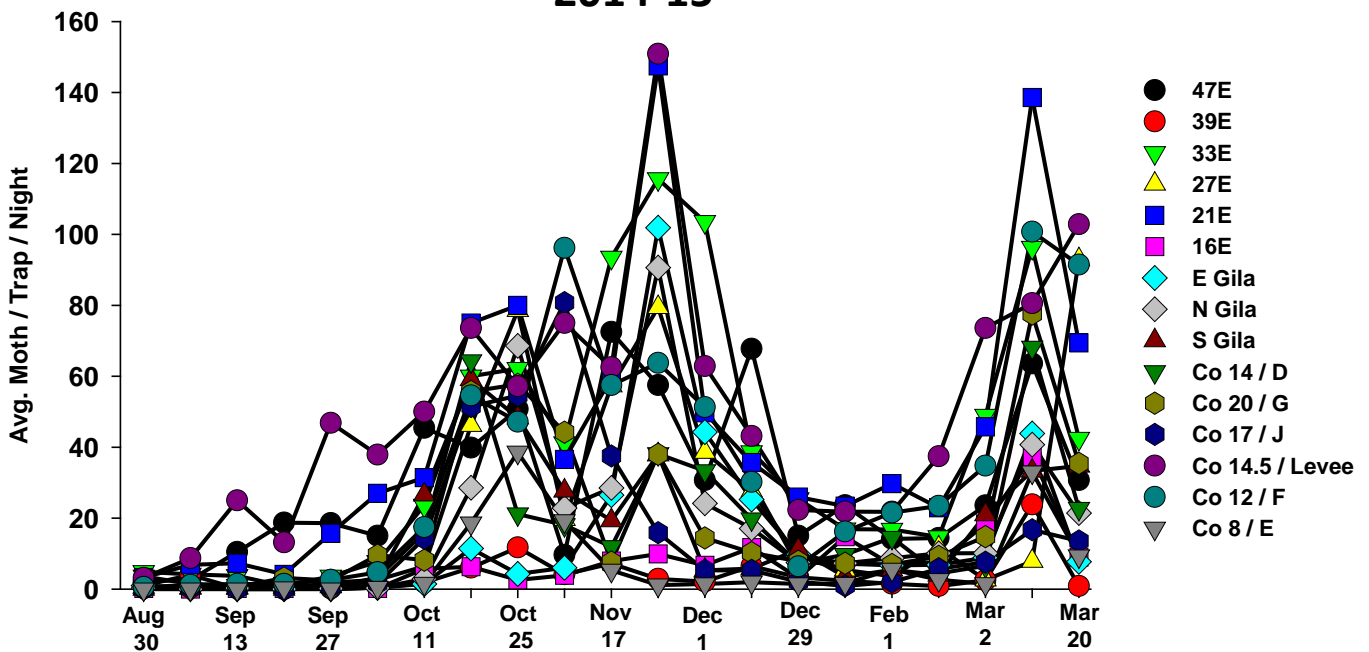

The pests being monitored include: corn earworm, beet armyworm, cabbage looper using pheromone traps; aphids, thrips, leafminers and whiteflies using yellow sticky traps. Traps are checked weekly and data is available in the bi-weekly Veg IPM updates. If a PCA or grower is interested in weekly counts, those can be made available by contacting us. A total of 15 trapping locations have been established in the following areas (approximate location):

Area-wide Insect Trapping Network

North Gila Valley

Corn Earworm

2015-16

Corn Earworm

2014-15

Beet Armyworm

2015-16

Beet armyworm

2014-15

Cabbage Looper

2015-16

Cabbage looper

2014-15

Whiteflies

2015-16

Whiteflies

2014-15

Thrips

2015-16

Thrips

2014-15

Aphids

2015-16