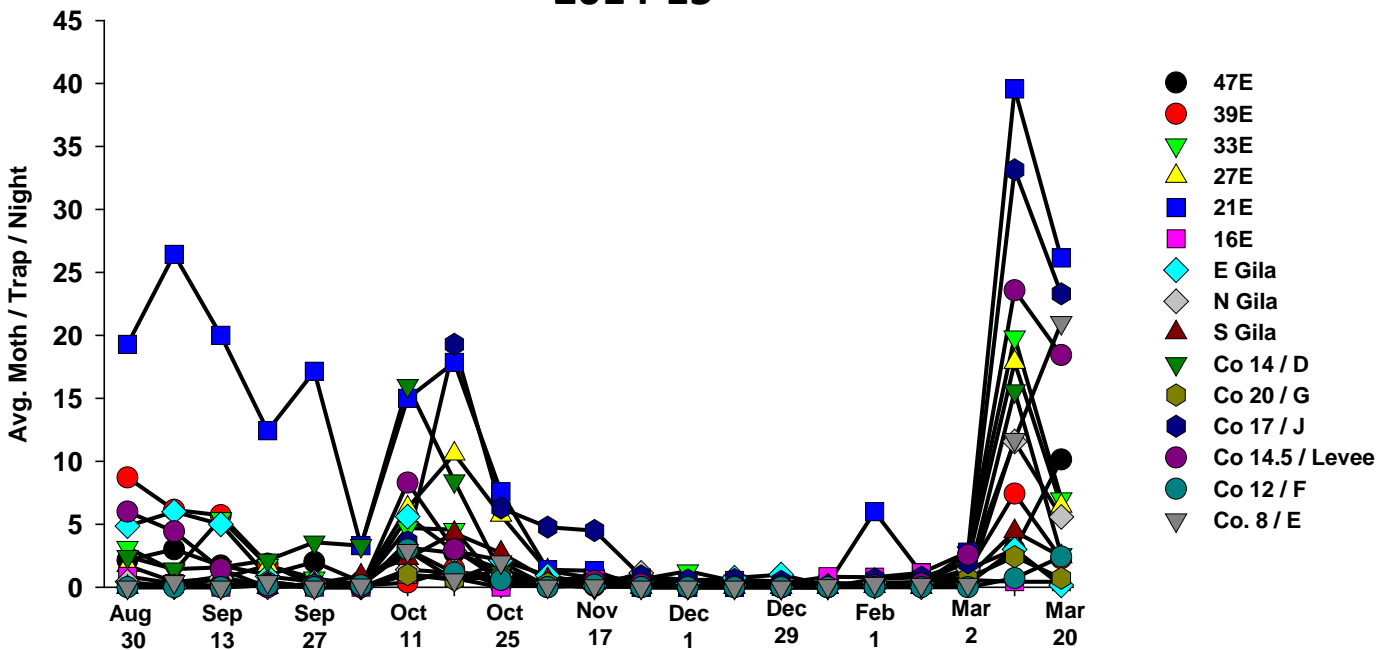

The pests being monitored include: corn earworm, beet armyworm, cabbage looper using pheromone traps; aphids, thrips, leafminers and whiteflies using yellow sticky traps. Traps are checked weekly and data is available in the bi-weekly Veg IPM updates. If a PCA or grower is interested in weekly counts, those can be made available by contacting us. A total of 15 trapping locations have been established in the following areas (approximate location):

Area-wide Insect Trapping Network

North Gila Valley

Corn Earworm

2015-16

Corn Earworm

2014-15

Beet Armyworm

2015-16

Beet armyworm

2014-15

Cabbage Looper

2015-16

Cabbage looper

2014-15

Whiteflies

2015-16

Whiteflies

2014-15

Thrips

2015-16

Thrips

2014-15

Aphids

2015-16