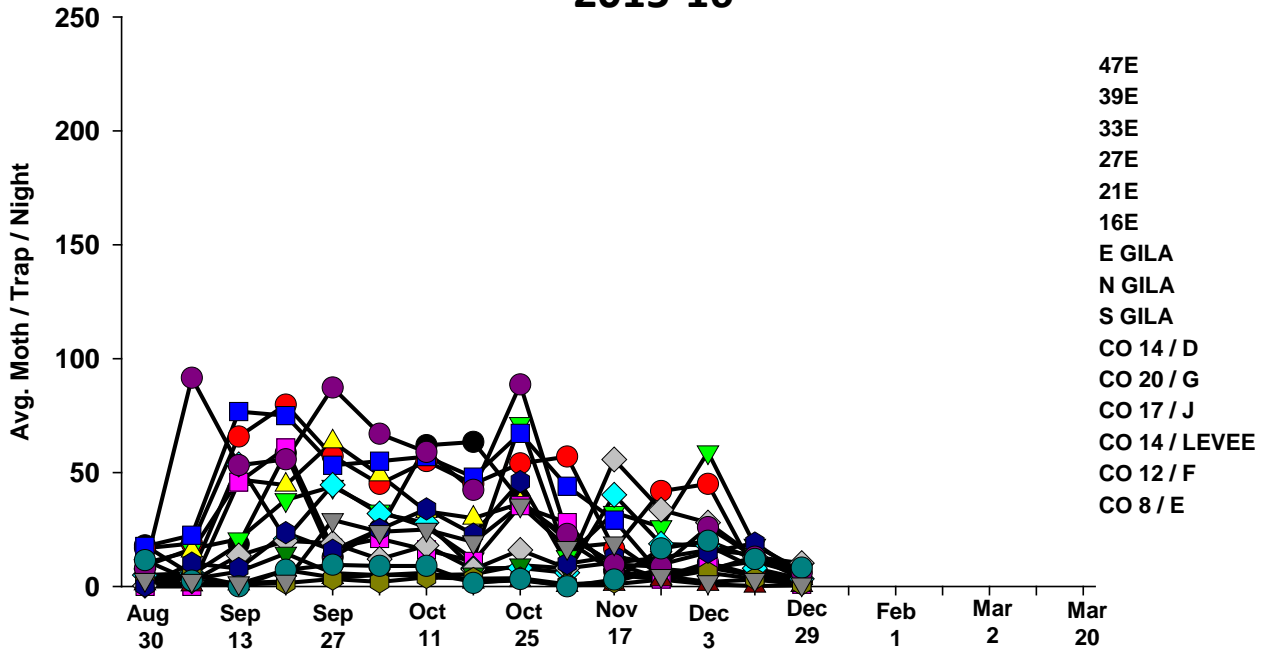

The pests being monitored include: corn earworm, beet armyworm, cabbage looper using pheromone traps; aphids, thrips, leafminers and whiteflies using yellow sticky traps. Traps are checked weekly and data is available in the bi-weekly Veg IPM updates. If a PCA or grower is interested in weekly counts, those can be made available by contacting us. A total of 15 trapping locations have been established in the following areas (approximate location):

Area-wide Insect Trapping Network

North Gila Valley

Corn Earworm

2015-16

Corn Earworm

2014-15

Beet Armyworm

2015-16

Beet armyworm

2014-15

Cabbage Looper

2015-16

Cabbage looper

2014-15

Whiteflies

2015-16

Whiteflies

2014-15

Thrips

2015-16

Thrips

2014-15

Aphids

2015-16