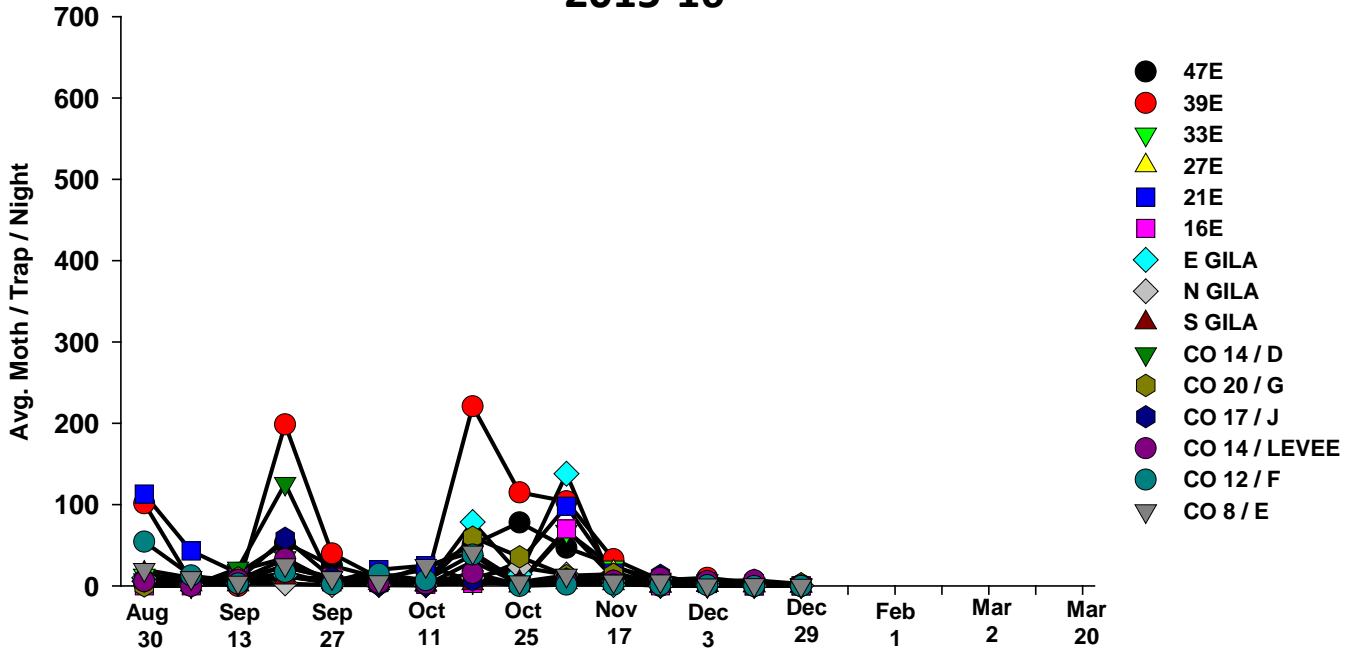

The pests being monitored include: corn earworm, beet armyworm, cabbage looper using pheromone traps; aphids, thrips, leafminers and whiteflies using yellow sticky traps. Traps are checked weekly and data is available in the bi-weekly Veg IPM updates. If a PCA or grower is interested in weekly counts, those can be made available by contacting us. A total of 15 trapping locations have been established in the following areas (approximate location):

Area-wide Insect Trapping Network

North Gila Valley

Corn Earworm

2015-16

Corn Earworm

2014-15

Beet Armyworm

2015-16

Beet armyworm

2014-15

Cabbage Looper

2015-16

Cabbage looper

2014-15

Whiteflies

2015-16

Whiteflies

2014-15

Thrips

2015-16

Thrips

2014-15

Aphids

2015-16