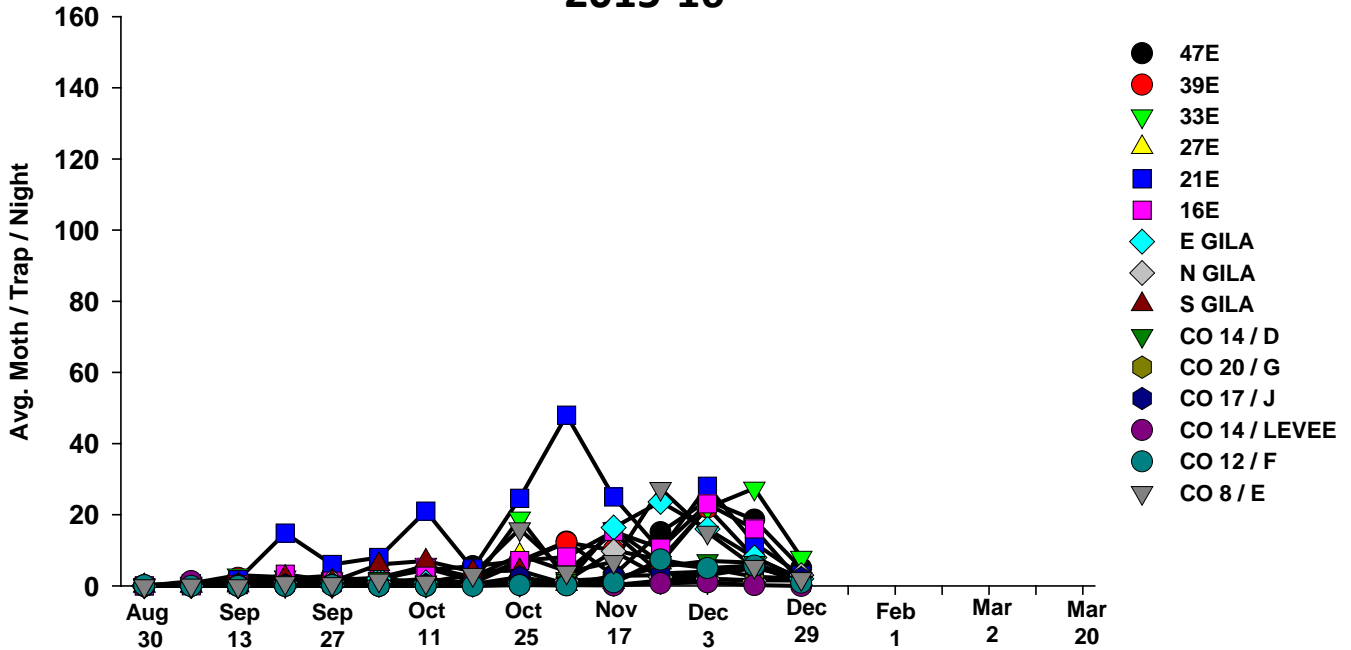

The pests being monitored include: corn earworm, beet armyworm, cabbage looper using pheromone traps; aphids, thrips, leafminers and whiteflies using yellow sticky traps. Traps are checked weekly and data is available in the bi-weekly Veg IPM updates. If a PCA or grower is interested in weekly counts, those can be made available by contacting us. A total of 15 trapping locations have been established in the following areas (approximate location):

Area-wide Insect Trapping Network

North Gila Valley

Corn Earworm

2015-16

Corn Earworm

2014-15

Beet Armyworm

2015-16

Beet armyworm

2014-15

Cabbage Looper

2015-16

Cabbage looper

2014-15

Whiteflies

2015-16

Whiteflies

2014-15

Thrips

2015-16

Thrips

2014-15

Aphids

2015-16