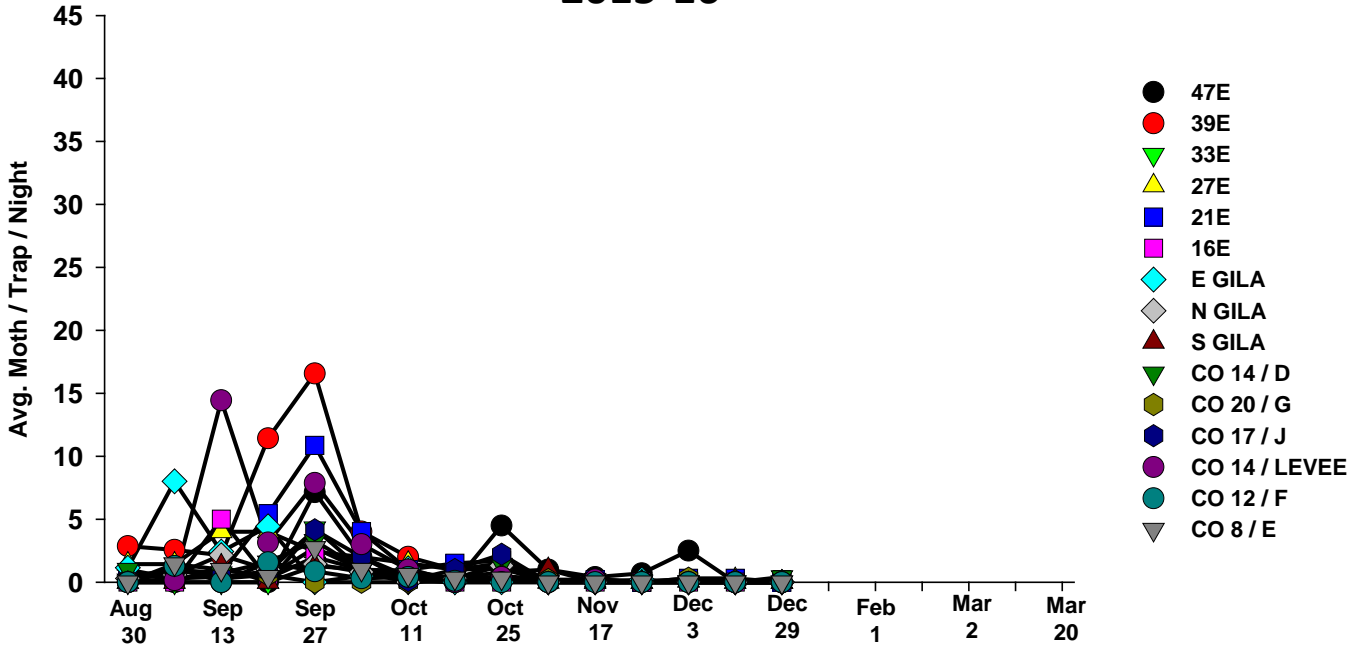

Corn Earworm

2015-16