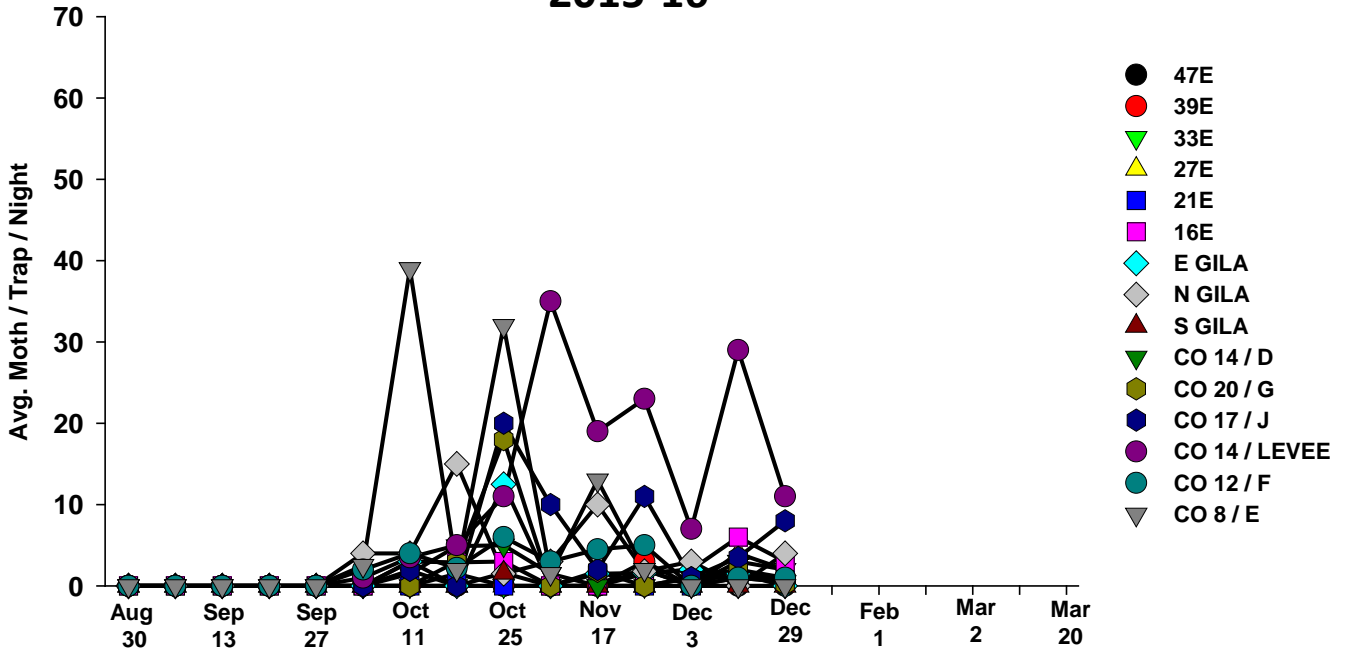

The pests being monitored include: corn earworm, beet armyworm, cabbage looper using pheromone traps; aphids, thrips, leafminers and whiteflies using yellow sticky traps. Traps are checked weekly and data is available in the bi-weekly Veg IPM updates. If a PCA or grower is interested in weekly counts, those can be made available by contacting us. A total of 15 trapping locations have been established in the following areas (approximate location):

Beet armyworm

2014-15

Cabbage Looper

2015-16

Cabbage looper

2014-15

Whiteflies

2015-16

Whiteflies

2014-15

Thrips

2015-16

Thrips

2014-15

Aphids

2015-16

Aphids

2014-15

Leafminers

Leafminers

2014-15