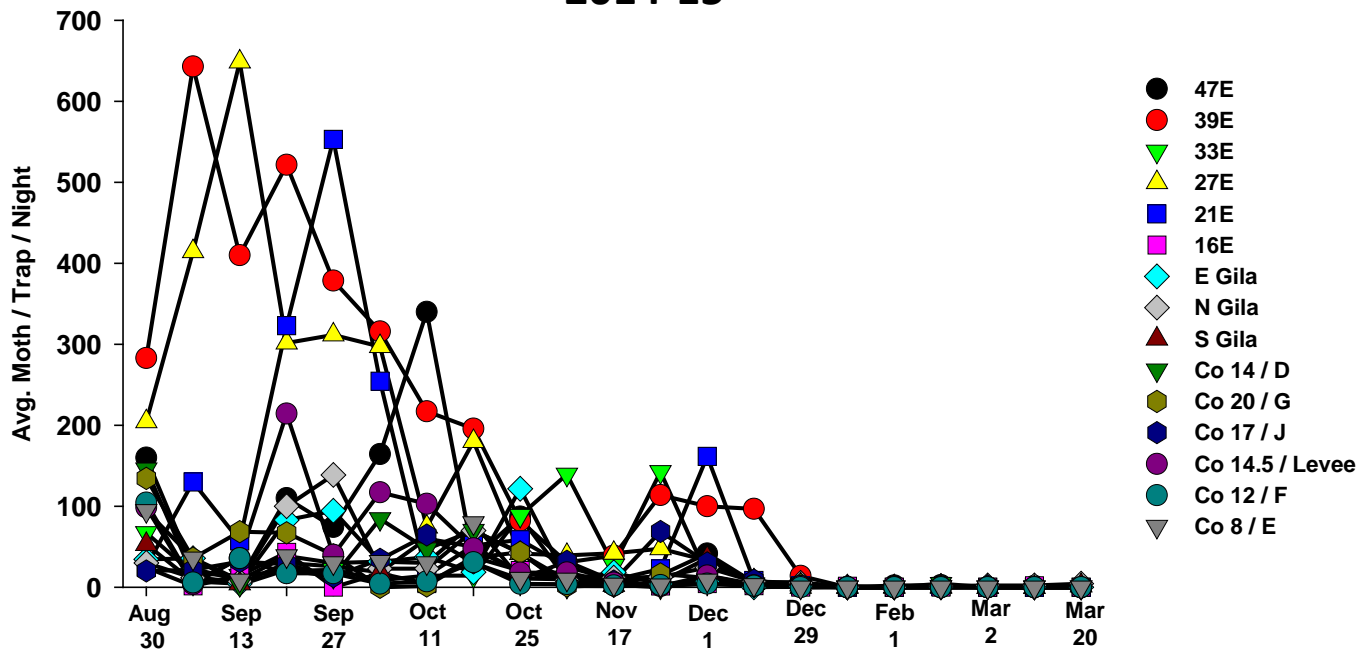

The pests being monitored include: corn earworm, beet armyworm, cabbage looper using pheromone traps; aphids, thrips, leafminers and whiteflies using yellow sticky traps. Traps are checked weekly and data is available in the bi-weekly Veg IPM updates. If a PCA or grower is interested in weekly counts, those can be made available by contacting us. A total of 15 trapping locations have been established in the following areas (approximate location):

Area-wide Insect Trapping Network

North Gila Valley

Corn Earworm

2015-16

Corn Earworm

2014-15

Beet Armyworm

2015-16

Beet armyworm

2014-15

Cabbage Looper

2015-16

Cabbage looper

2014-15

Whiteflies

2015-16

Whiteflies

2014-15

Thrips

2015-16

Thrips

2014-15

Aphids

2015-16