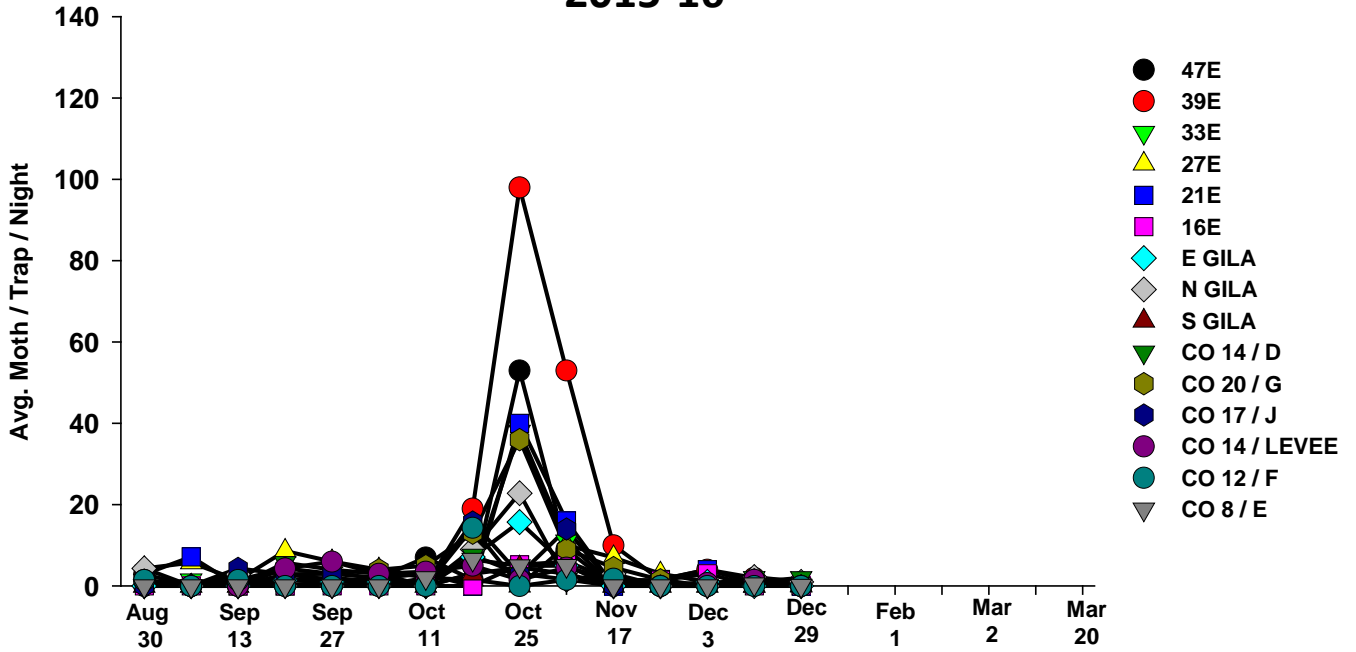

The pests being monitored include: corn earworm, beet armyworm, cabbage looper using pheromone traps; aphids, thrips, leafminers and whiteflies using yellow sticky traps. Traps are checked weekly and data is available in the bi-weekly Veg IPM updates. If a PCA or grower is interested in weekly counts, those can be made available by contacting us. A total of 15 trapping locations have been established in the following areas (approximate location):

Area-wide Insect Trapping Network

North Gila Valley

Corn Earworm

2015-16

Corn Earworm

2014-15

Beet Armyworm

2015-16

Beet armyworm

2014-15

Cabbage Looper

2015-16

Cabbage looper

2014-15

Whiteflies

2015-16

Whiteflies

2014-15

Thrips

2015-16

Thrips

2014-15

Aphids

2015-16