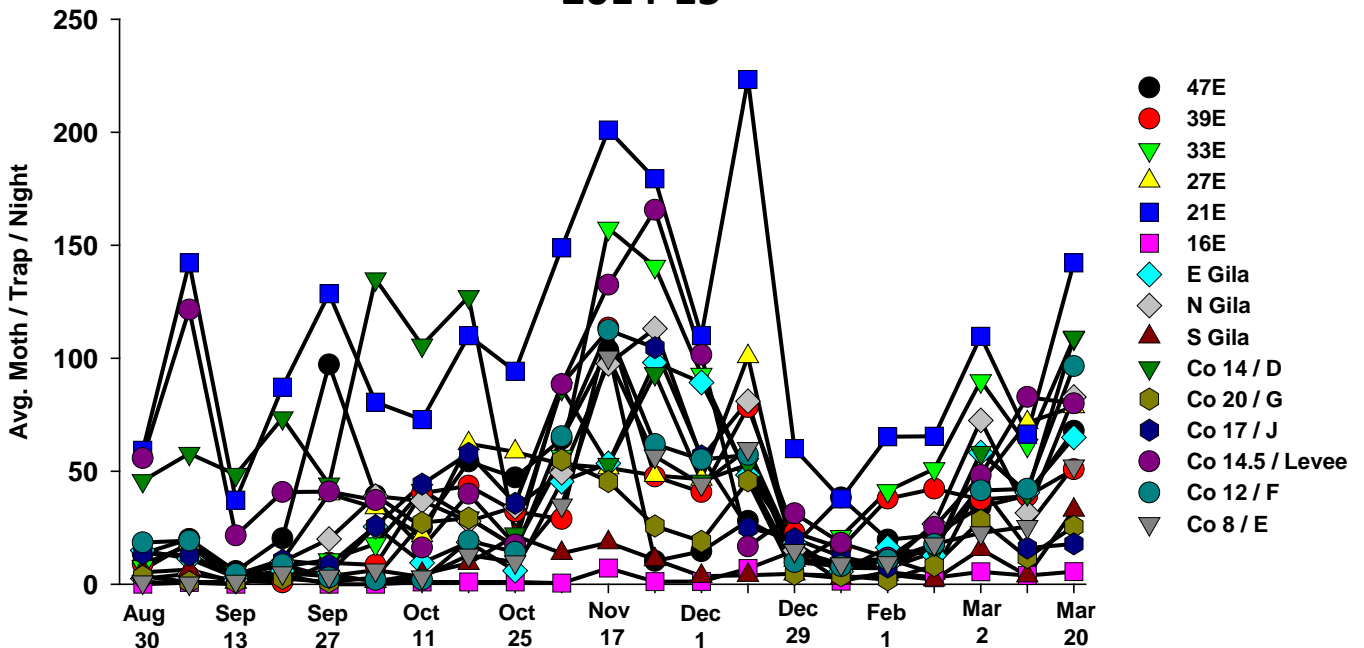

The data is not intended to indicate field infestations, as trap data is largely a reflection of adult movement. If nothing else, the data may make PCAs aware of increased pest activity in some areas and encourage intensified scouting in susceptible produce fields.

The pests being monitored include: corn earworm, beet armyworm, cabbage looper using pheromone traps; aphids, thrips, leafminers and whiteflies using yellow sticky traps. Traps are checked weekly and data is available in the bi-weekly Veg IPM updates. If a PCA or grower is interested in weekly counts, those can be made available by contacting us. A total of 15 trapping locations have been established in the following areas (approximate location):

Area-wide Insect Trapping Network

North Gila Valley

Corn Earworm

2015-16

Corn Earworm

2014-15

Beet Armyworm

2015-16

Beet armyworm

2014-15

Cabbage Looper

2015-16

Cabbage looper

2014-15

Whiteflies

2015-16