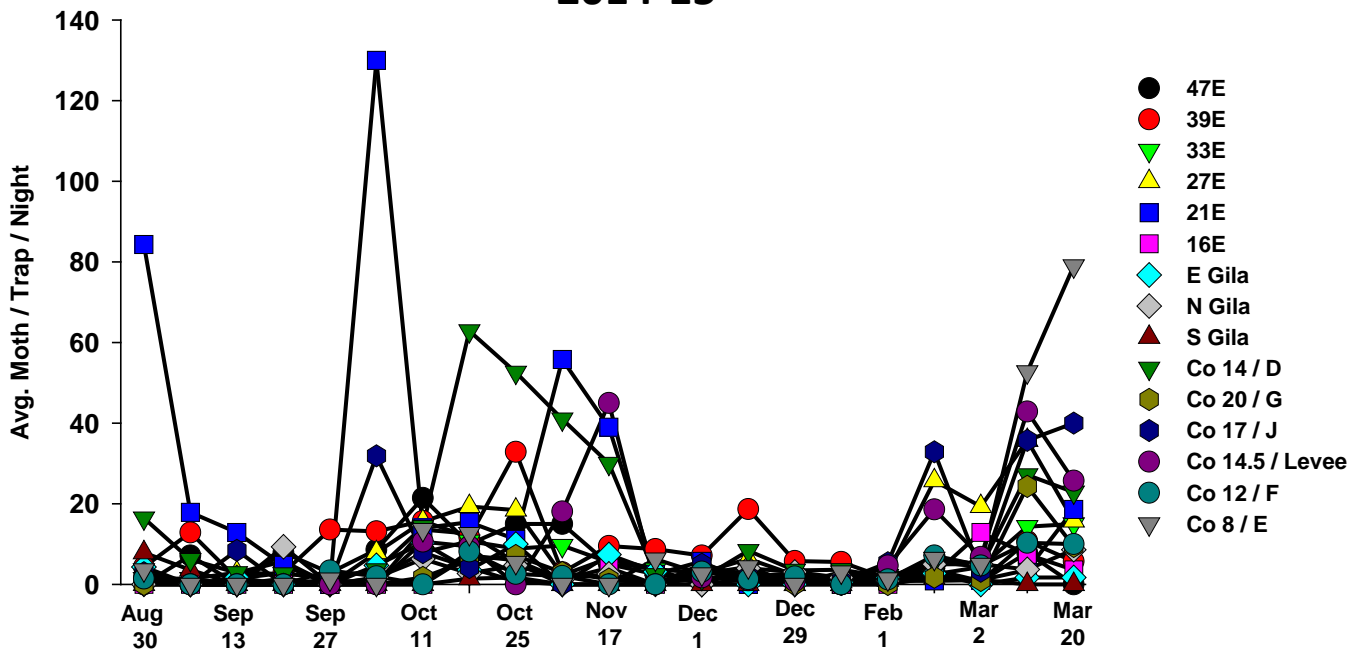

The pests being monitored include: corn earworm, beet armyworm, cabbage looper using pheromone traps; aphids, thrips, leafminers and whiteflies using yellow sticky traps. Traps are checked weekly and data is available in the bi-weekly Veg IPM updates. If a PCA or grower is interested in weekly counts, those can be made available by contacting us. A total of 15 trapping locations have been established in the following areas (approximate location):

Beet armyworm

2014-15

Cabbage Looper

2015-16

Cabbage looper

2014-15

Whiteflies

2015-16

Whiteflies

2014-15

Thrips

2015-16

Thrips

2014-15

Aphids

2015-16

Aphids

2014-15

Leafminers

Leafminers

2014-15